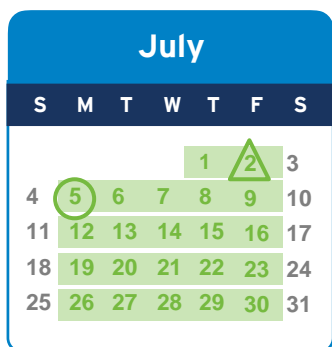

Term 1: 13 Jan to 1 Apr

Term 2: 12 Apr to 2 Jul

Term 3: 5 Jul to 23 Sept

Term 4: 27 Sept to 22 Dec

Programs of Supports
 Staff development days
 Public holidays
 Closed

Term 1 Programs start:
12 Jan, 2022