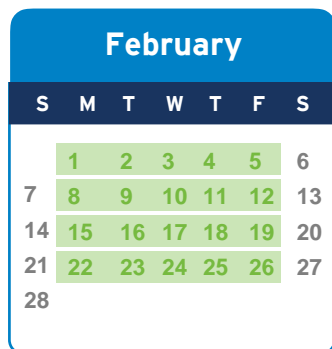

Term 1: 13 Jan to 1 Apr

Term 2: 12 Apr to 2 Jul

Term 3: 5 Jul to 23 Sept

Term 4: 27 Sept to 22 Dec

Programs of Supports
 Staff development days
 Public holidays
 Closed

Term 1 Programs start:
12 Jan, 2022