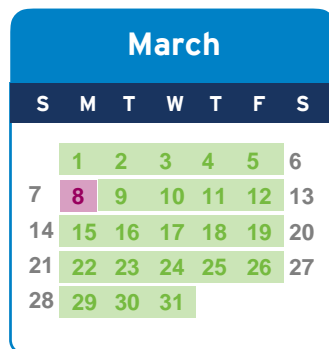

Term 1: 13 Jan to 1 Apr

Term 2: 12 Apr to 2 Jul

Term 3: 5 Jul to 23 Sept

Term 4: 27 Sept to 22 Dec

Programs of Supports
 Staff development days
 Public holidays
 Closed

Term 1 Programs start:
12 Jan, 2022