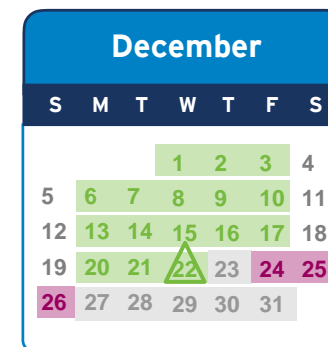

Term 1: 13 Jan to 1 Apr

Term 2: 12 Apr to 2 Jul

Term 3: 5 Jul to 23 Sept

Term 4: 27 Sept to 22 Dec

Programs of Supports
 Staff development days
 Public holidays
 Closed

Term 1 Programs start:
12 Jan, 2022