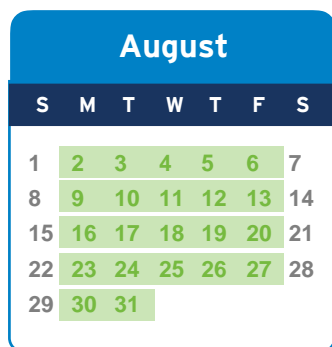

Term 1: 13 Jan to 1 Apr

Term 2: 12 Apr to 2 Jul

Term 3: 5 Jul to 23 Sept

Term 4: 27 Sept to 22 Dec

Programs of Supports
 Staff development days
 Public holidays
 Closed

Term 1 Programs start:
12 Jan, 2022