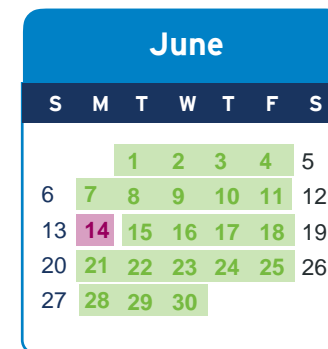

Term 1: 13 Jan to 1 Apr

Term 2: 12 Apr to 2 Jul

Term 3: 5 Jul to 23 Sept

Term 4: 27 Sept to 22 Dec

Programs of Supports
 Staff development days
 Public holidays
 Closed

Term 1 Programs start:
12 Jan, 2022