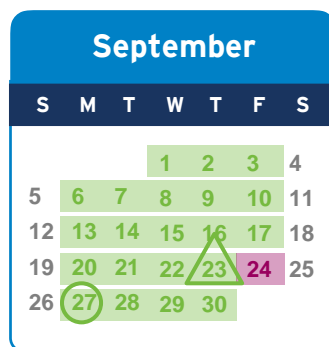

Term 1: 13 Jan to 1 Apr

Term 2: 12 Apr to 2 Jul

Term 3: 5 Jul to 23 Sept

Term 4: 27 Sept to 22 Dec

Programs of Supports
 Staff development days
 Public holidays
 Closed

Term 1 Programs start:
12 Jan, 2022