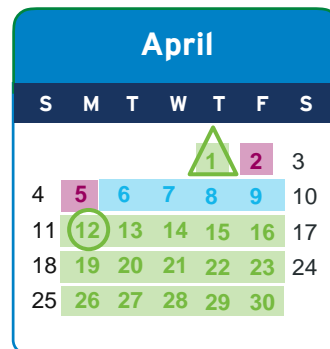

Term 1: 13 Jan to 1 Apr

Term 2: 12 Apr to 2 Jul

Term 3: 5 Jul to 23 Sept

Term 4: 27 Sept to 22 Dec

Programs of Supports
 Staff development days
 Public holidays
 Closed

Term 1 Programs start:
12 Jan, 2022