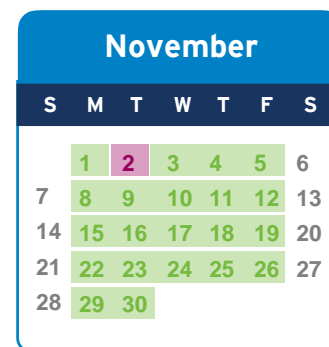

Term 1: 13 Jan to 1 Apr

Term 2: 12 Apr to 2 Jul

Term 3: 5 Jul to 23 Sept

Term 4: 27 Sept to 22 Dec

Programs of Supports
 Staff development days
 Public holidays
 Closed

Term 1 Programs start:
12 Jan, 2022